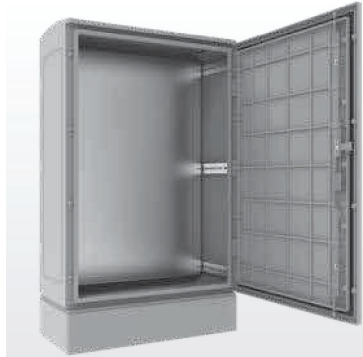

500x700x230 mm 14,73 kg

PLYS 6080

Taban Saçlı Pano

Enclosure With Mounting Plate

- sıva üstü / surface mounted
- dökme conta ve mühür kapaklı / foam gasket and sealed door
- paslanmaz, boya ve bakım gerektirmez / rustproof, paint and maintenance free
- elektrik iletmez, yalıtıcıdır / does not conduct electricity and excellent insulation
- alev iletmez ve kendiliğinden söner / halogen free, self-extinguishing
- rutubet, nem barındırmaz / no humidity

600x800x275 mm 17,80 kg

POLYESTER TABAN SAÇLI PANOLAR WITH MOUNTING PLATE PANELS

CTP CAM ELYAF TAKVİYELİ TABAN SACLI PANOLAR

GRP GLASS FIBER REINFORCED WITH MOUNTING PLATE PANELS

PLYS 7011

Taban Saclı Pano